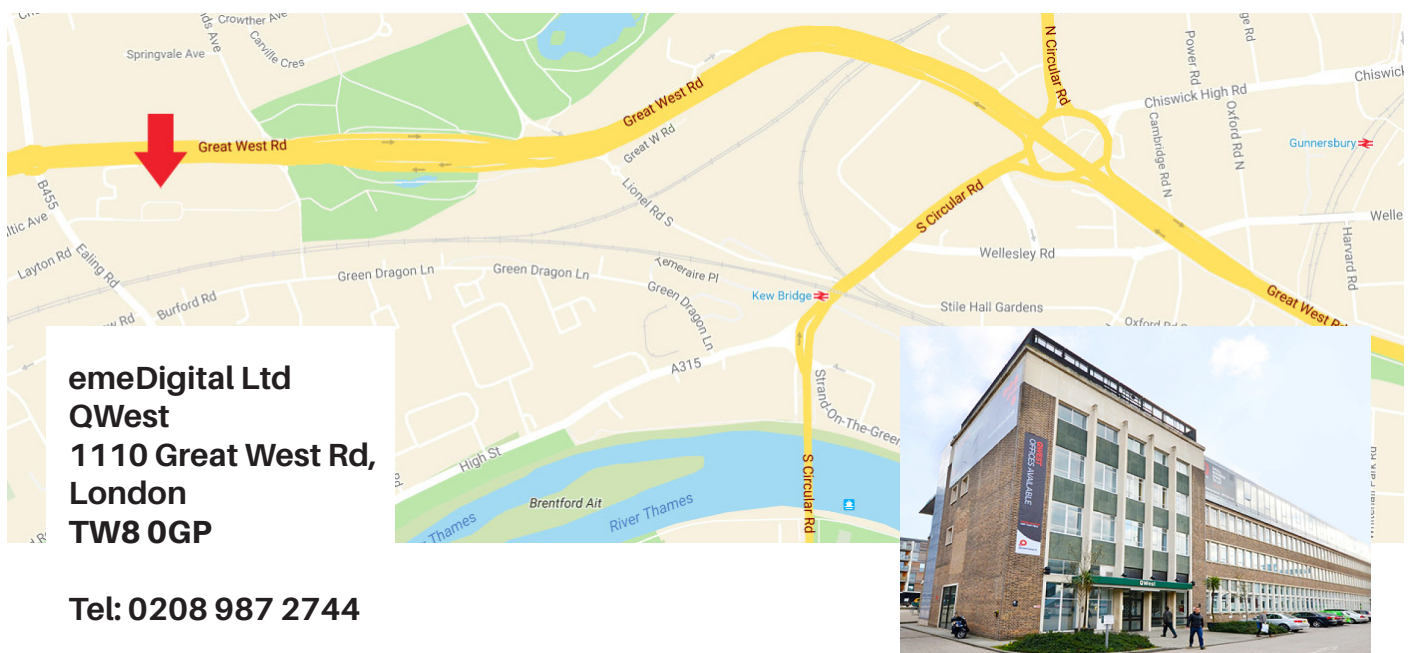

emeDigital Ltd
QWest
1110 Great West Rd,
London
TW8 0GP

Tel: 0208 987 2744